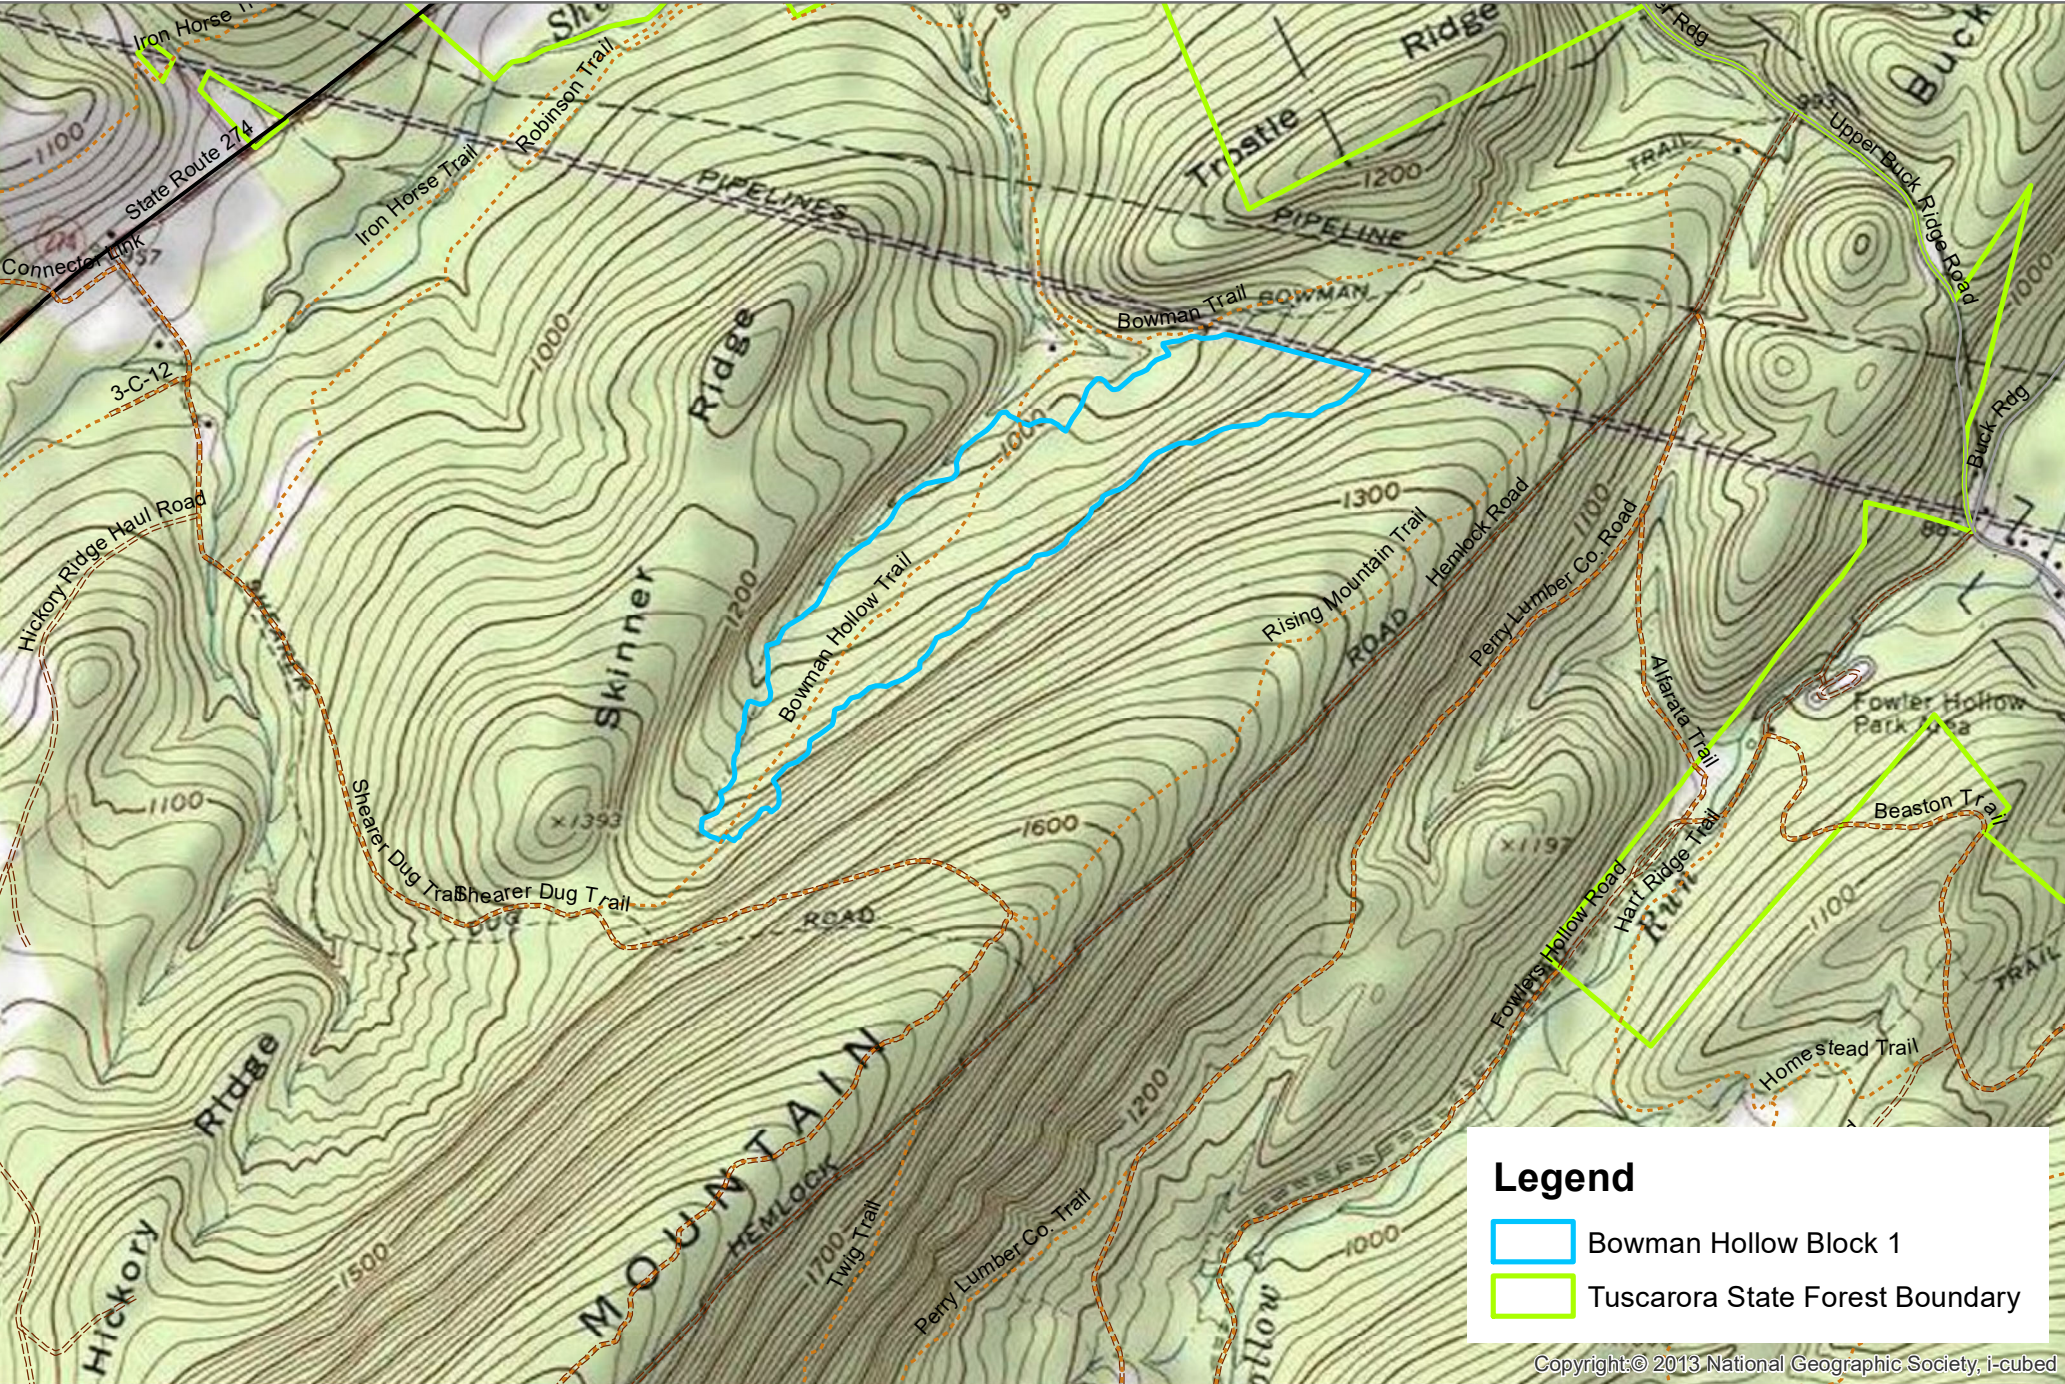

Map Date: October 15, 2018

Map Author: Andrew J. Baker

**Legend**

-  Bowman Hollow Block 1
-  Tuscarora State Forest Boundary